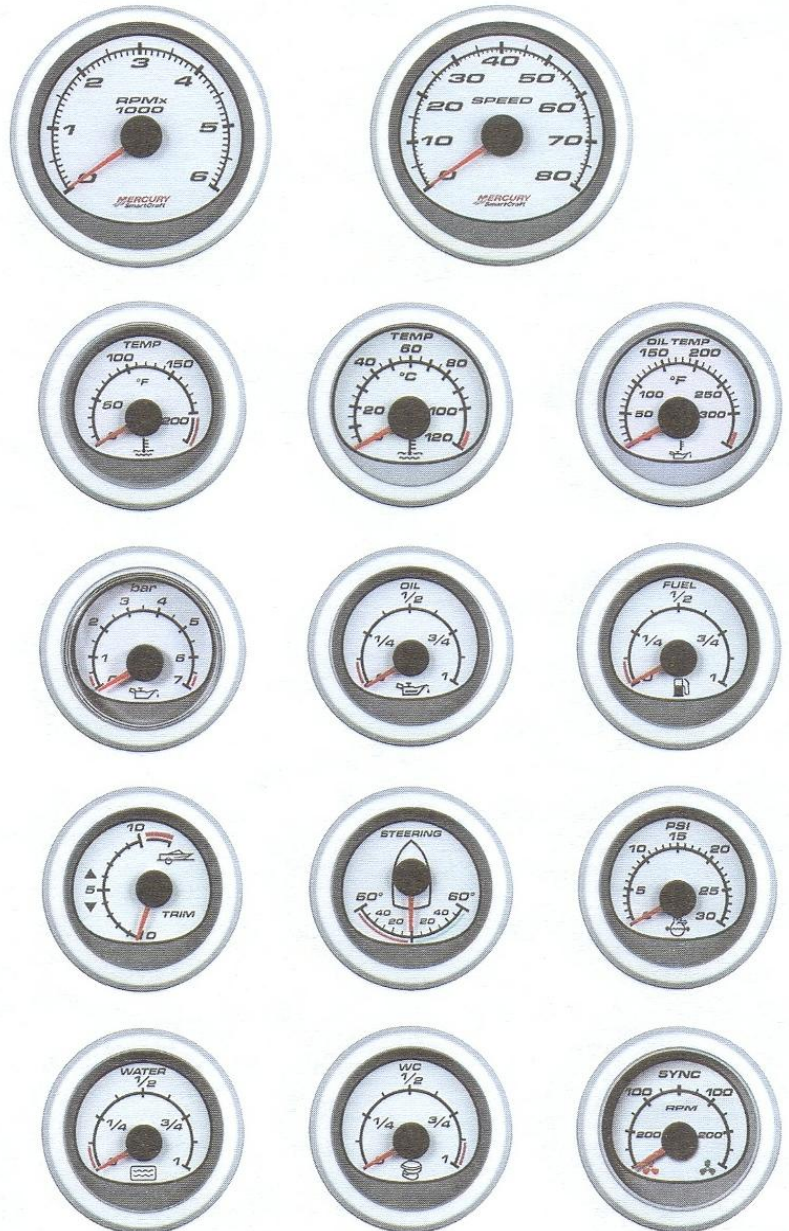

# SMARTCRAFT MARINE INSTRUMENTS

## SMARTCRAFT WHITE FACE FAMILY

Smart Tach / Speed

SC1000 System Tach / Speed

SC1000 System Monitor

ORDERED  
PER  
SPECIAL  
REQUEST

SC100 System Link Gauges