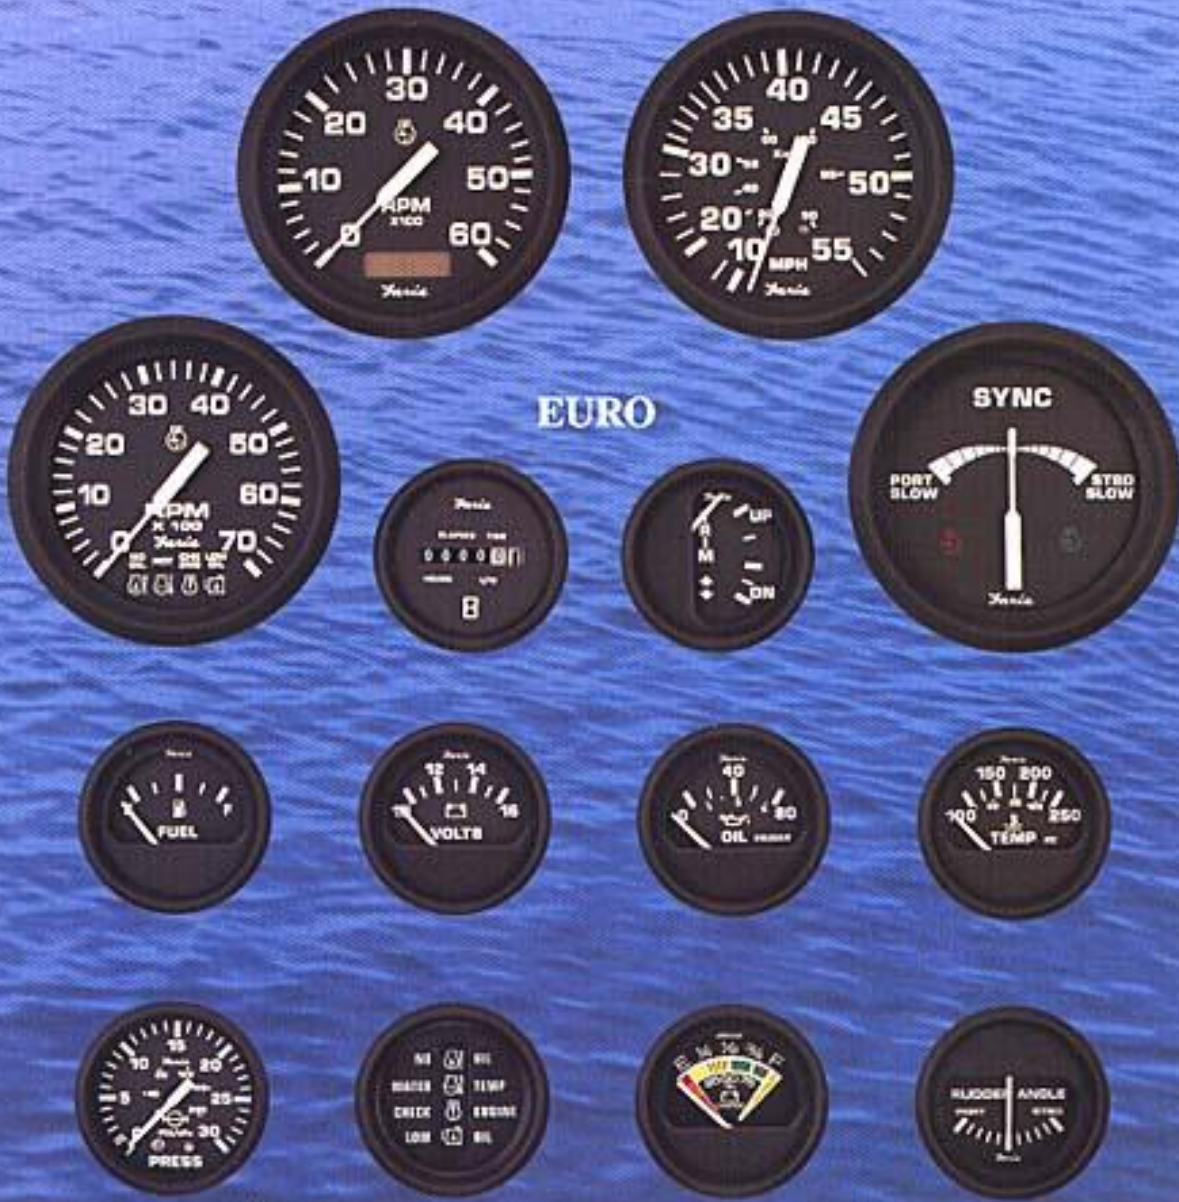

Faria MARINE INSTRUMENTS

Design Features: Perimeter-lighted black dial with bold white graphics, black aluminum bezel, contoured white pointer, flat glass lens, American and metric scales with icons.

Transferable Limited Lifetime Warranty