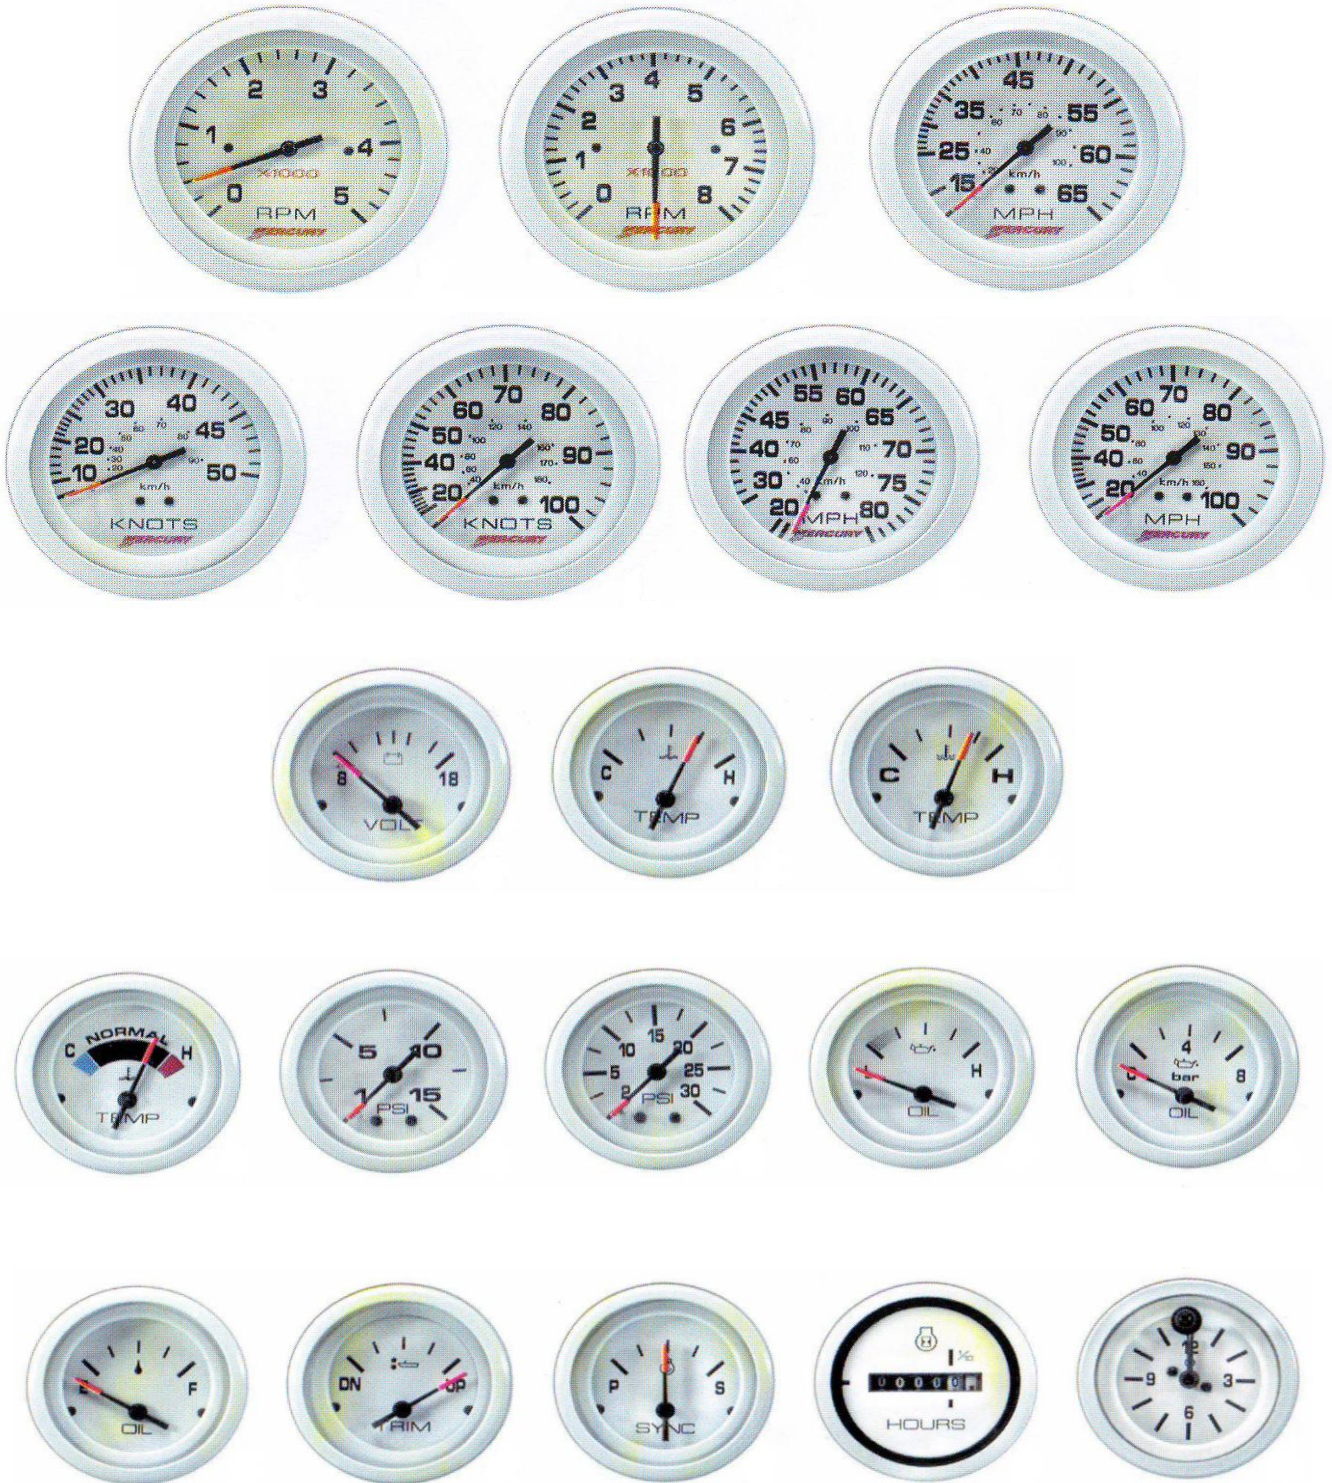

QUICKSILVER MARINE INSTRUMENTS

QUICKSILVER®

ALL TACHOMETERS AND SPEEDOMETERS FIT A STANDARD 3-3/8 IN. (85mm) DIAMETER HOLE.
ALL OTHER GAUGES FIT A 2-1/8 IN. (54mm) DIAMETER HOLE.