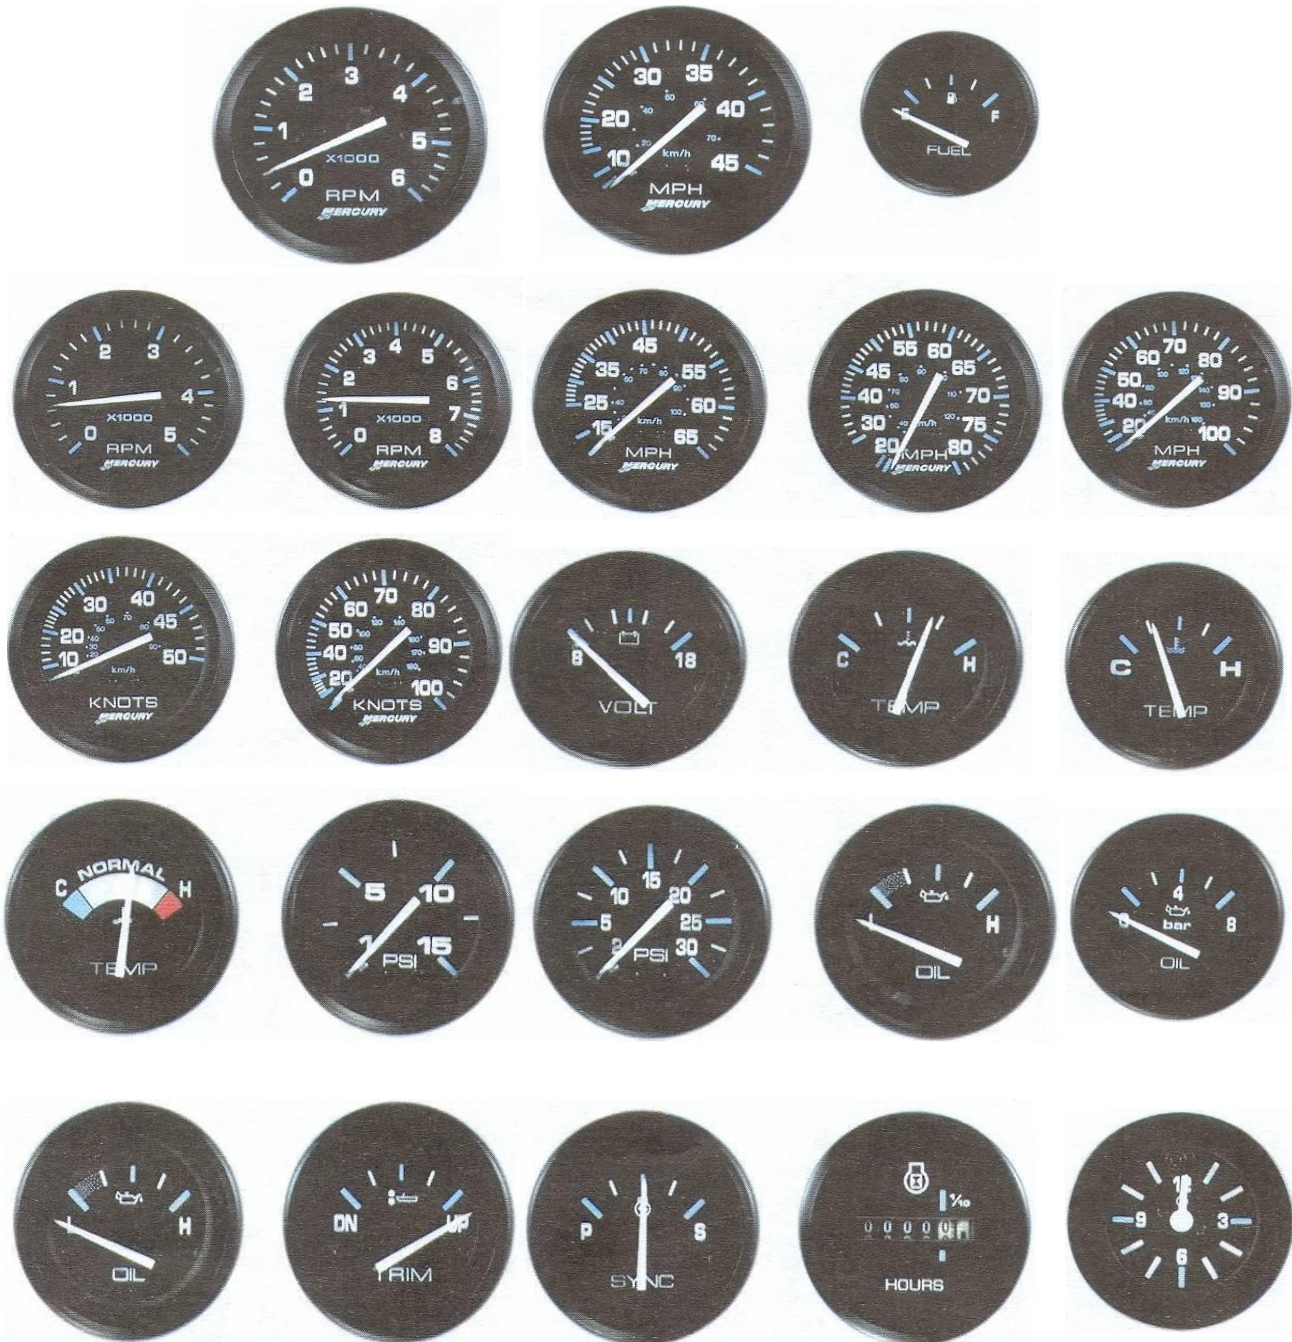

QUICKSILVER MARINE INSTRUMENTS

QUICKSILVER®

ALL TACHOMETERS AND SPEEDOMETERS FIT A STANDARD 3-3/8 IN. (85mm) DIAMETER HOLE.
ALL OTHER GAUGES FIT A 2-1/8 IN. (54mm) DIAMETER HOLE.

BLUE INSIGNIA ON BLACK FACE