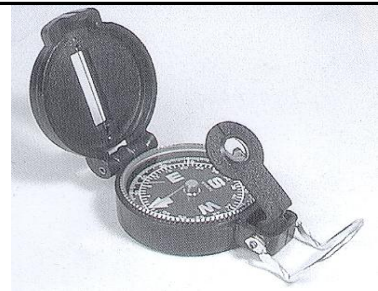

NAVIGATIONAL

SIGNALS CODE ADHESIVE BACKING

A41-D1513017

ADHESIVE NAVIGATION CODES

COMPASS

A41-L2535135
OR A41-70021

HANDBEARING COMPASS

A41-70030-BK
OR A41-70030-WH

BLACK OR WHITE COMPASS WITH
BRACKET AND SUCTION CUPS

A41-70031-BK
OR A41-70031-WH

BLACK OR WHITE COMPASS WITH
BRACKET. 80mm(H) 55mm(Dia)

A41-70032-BK
OR A41-70032-WH

BLACK OR WHITE COMPASS WITH
BRACKET. 130mm(H) 78mm(Dia)
INCLUDES LIGHT