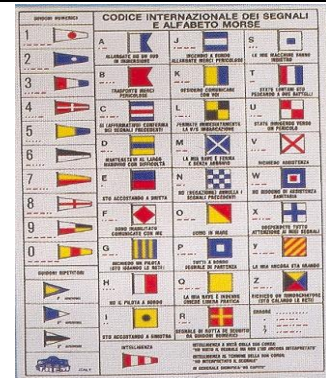

NAVIGATIONAL

SIGNALS CODE ADHESIVE BACKING

A41-D1513017

ADHESIVE NAVIGATION CODES

COMPASS

A41-L2535135
OR A41-70021

HANDBEARING COMPASS

A41-70030-BK
OR A41-70030-WH

BLACK OR WHITE COMPASS WITH
BRACKET AND SUCTION CUPS

A41-70031-BK
OR A41-70031-WH

BLACK OR WHITE COMPASS WITH
BRACKET. 80mm(H) 55mm(Dia)

A41-70032-BK
OR A41-70032-WH

BLACK OR WHITE COMPASS WITH
BRACKET. 130mm(H) 78mm(Dia)
INCLUDES LIGHT